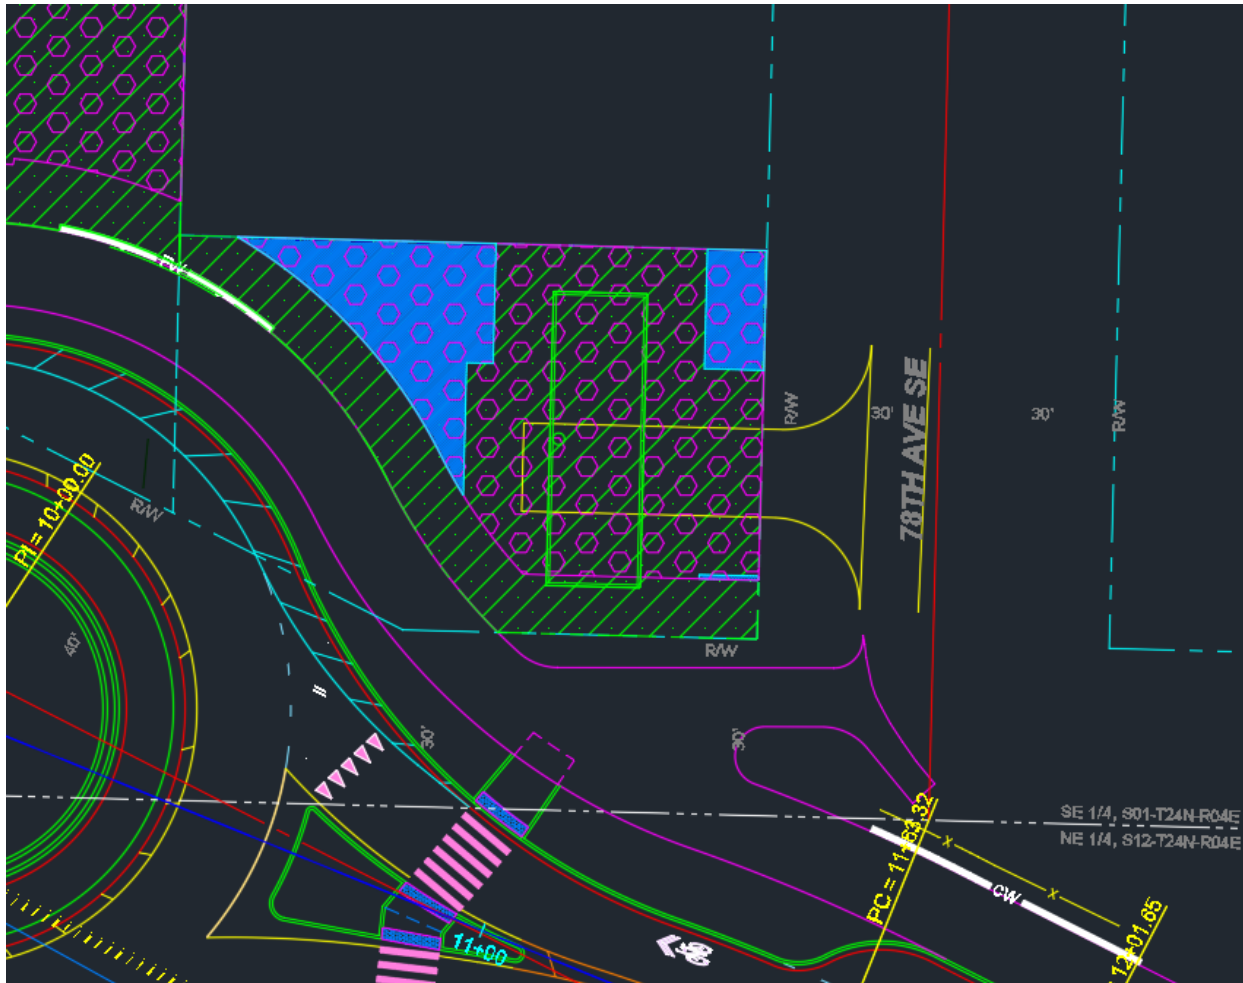

Parcel B Private Lot – Remaining Lot Size (2020-12-04)

Parcel B Property:

Green hatch= Total area remaining = **4,682.2 sf**

Magenta hatch= Total area remaining minus 10' offset from back of walk = **3,453.0 sf**

Blue fill (3 areas) = Total area remaining minus 10' offset from back of walk minus 10' offset from driveway and vault = **984.2 sf**.

Vault location = green rectangle

Access driveway location = yellow outline